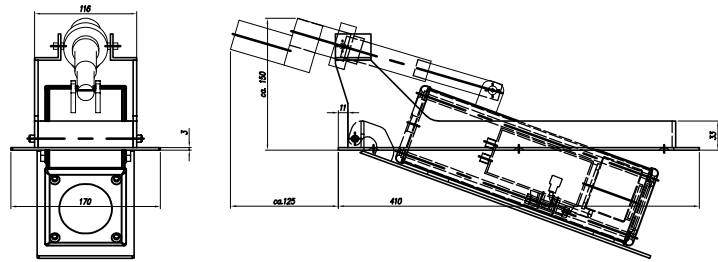

Kamera-Halter
Typ 10
Offen