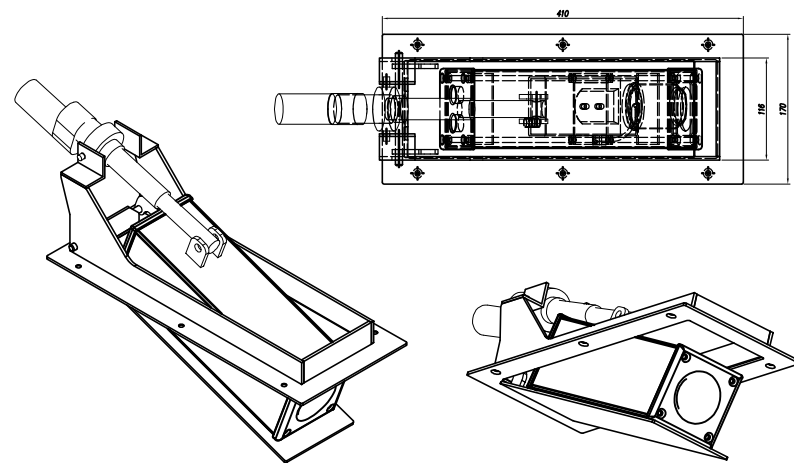

Kamera-Halter
Typ 10
Offen

Kamera-Halter
Typ 10
Zu

Kamera-Halter
Typ 10
Ausschnitt aus Decke

okugi
lift systems

okugi lift systems GmbH
Uhthoffstraße 14-16
D-28757 Bremen
Tel: +49 (0)421 - 83 56 490 44
Fax: +49 (0)421 - 83 56 490 45
Email: Info@okugi.de
Web: www.okugi.de

This drawing is the property of the company okugi Liftsystems GmbH. All from the company okugi is not to be used, copied, given to third parties and similar without written approval. Failure to comply is illegal and may lead to liability for damages and compensation.	Scale	Size	Title Dom-Cam-Lift	
	2009	Date		Name
	Drawn			
	Check			