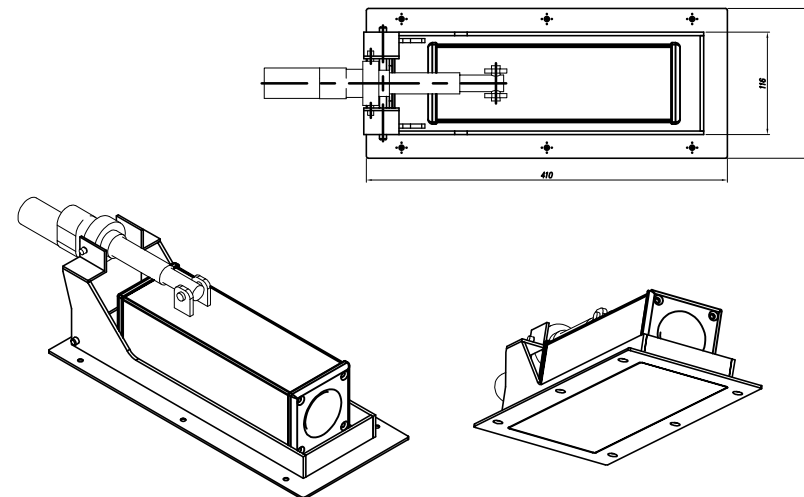

Kamera-Halter
Typ 10
Offen

Kamera-Halter
Typ 10
Zu

Kamera-Halter
Typ 10
Ausschnitt aus Decke

okugi
lift systems

okugi lift systems GmbH
Uhthoffstraße 14-16
D-28757 Bremen
Tel: +49 (0)421 - 83 56 490 44
Fax: +49 (0)421 - 83 56 490 45
Email: Info@okugi.de
Web: www.okugi.de

This drawing is the property of the company okugi Liftsystems GmbH. All from the company okugi is not to be used, copied, given to third parties and similar without written approval. Failure to comply is illegal and may lead to liability for damages and compensation.	Scale	Size	Title Dom-Cam-Lift	
	2009	Date		Name
	Drawn			
	Check			