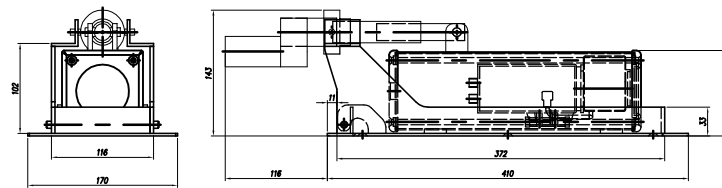

Kamera-Halter
Typ 10
Zu