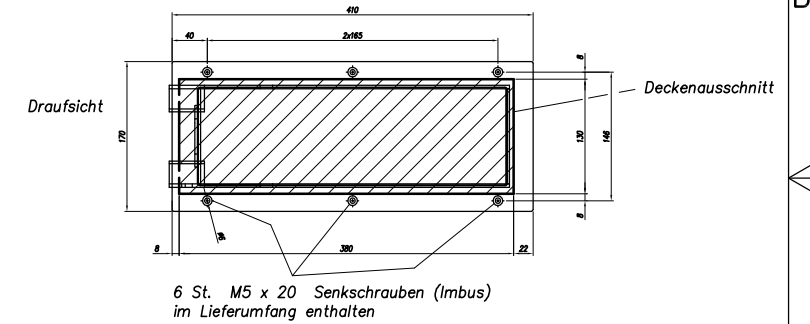

Kamera-Halter
Typ 10
Offen

Kamera-Halter
Typ 10
Zu

Kamera-Halter
Typ 10
Ausschnitt aus Decke

okugi
lift systems

okugi lift systems GmbH
Uhthoffstraße 14-16
D-28757 Bremen
Tel: +49 (0)421 - 83 56 490 44
Fax: +49 (0)421 - 83 56 490 45
Email: Info@okugi.de
Web: www.okugi.de

This drawing is the property of the company okugi Liftsystems GmbH. All from the company okugi is not to be used, copied, given to third parties and similar without written approval. Failure to comply is illegal and may lead to liability for damages and compensation.	Scale	Size	Title Dom-Cam-Lift	
	2009	Date		Name
	Drawn			
	Check			