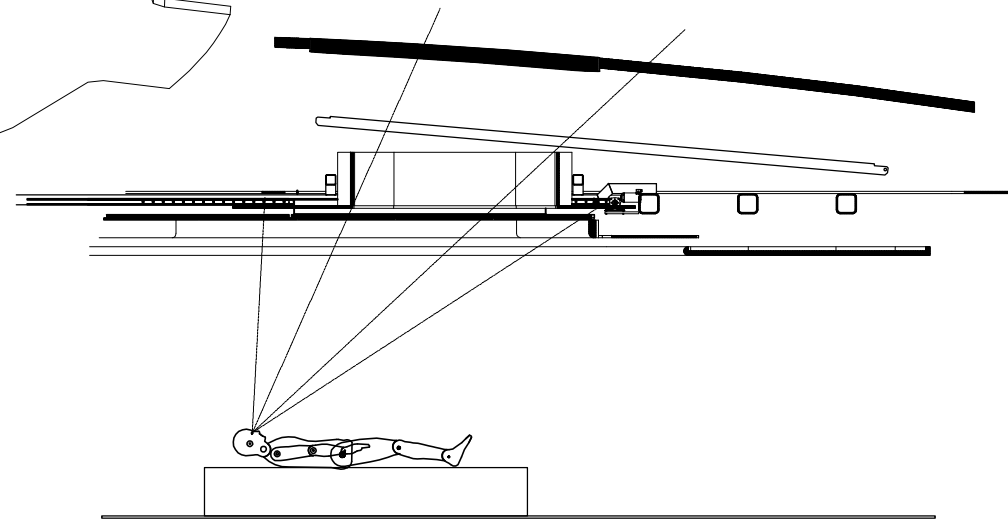

isometric from floor

Skylight
opens 4,3 x 2,3m

isometric from floor
ceiling open

	okugi lift systems GmbH Uthoffstraße 14-16 D-28757 Bremen Tel: +49 (0)421 - 83 56 490 44 Fax: +49 (0)421 - 83 56 490 45 Email: Info@okugi.de Web: www.okugi.de		Title <h2>Skylight</h2>		
	Scale 2009	Size Date			Name Drawn
	This drawing is the property of the company okugi Liftsystems GmbH. All from the company okugi is not to be used, copied, given to third parties and similar without written approval. Failure to comply is illegal and may lead to liability for damages and compensation.		Check	Project No.	Drawing No.
Copyright as per DIN 34		Tolerances ISO 2768-MK EN ISO 13920-BF	METHOD 1 