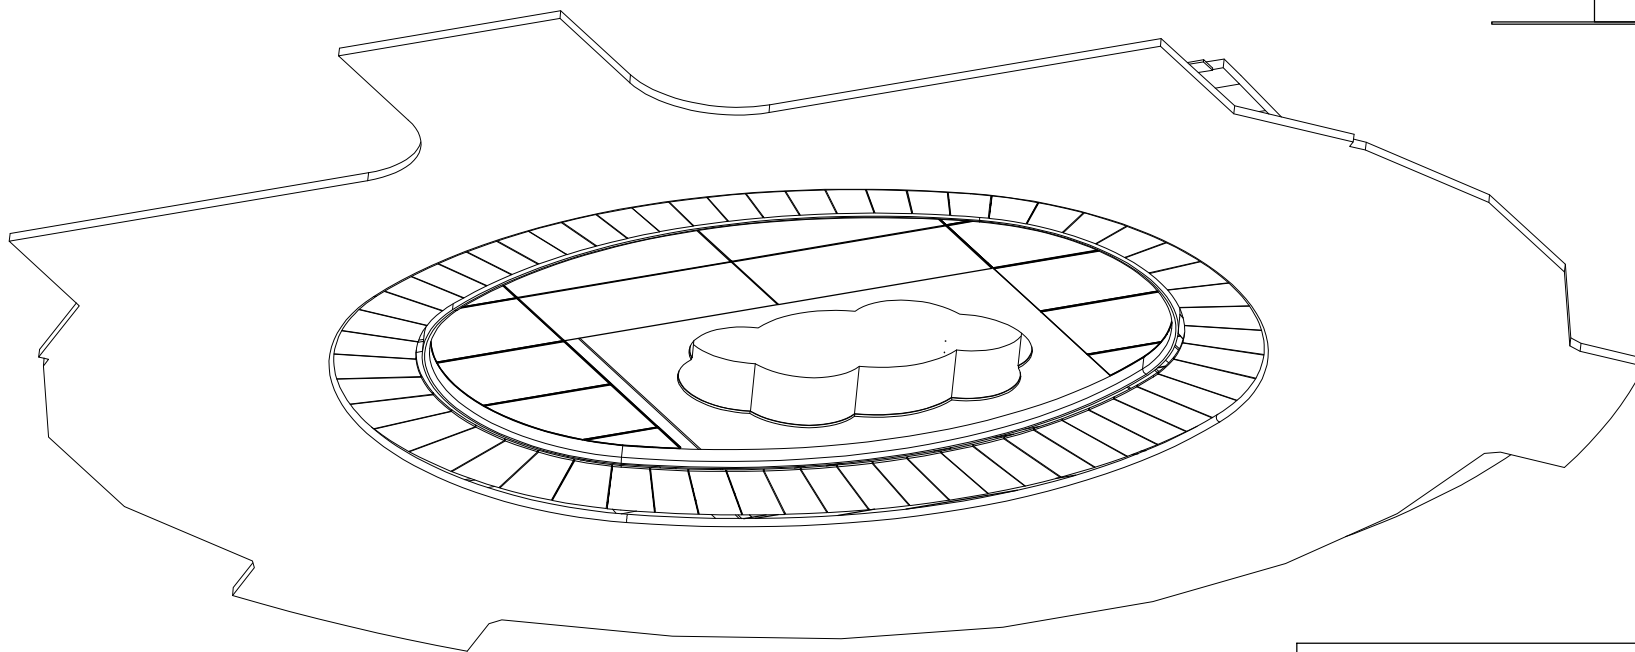

isometric from floor

Skylight
opens 4,3 x 2,3m

isometric from floor
ceiling open

	okugi lift systems GmbH Uthoffstraße 14-16 D-28757 Bremen Tel: +49 (0)421 - 83 56 490 44 Fax: +49 (0)421 - 83 56 490 45 Email: Info@okugi.de Web: www.okugi.de		Title		
	This drawing is the property of the company okugi Liftsystems GmbH. All from the company okugi is not to be used, copied, given to third parties and similar without written approval. Failure to comply is illegal and may lead to liability for damages and compensation.		Scale	Size	Skylight
	Drawn 2009	Date	Name	Project No.	
Copyright as per DIN 34	Tolerances ISO 2768-MK EN ISO 13920-BF	METHOD 1 	Drawing No.	Sheet 1 1 / 1	