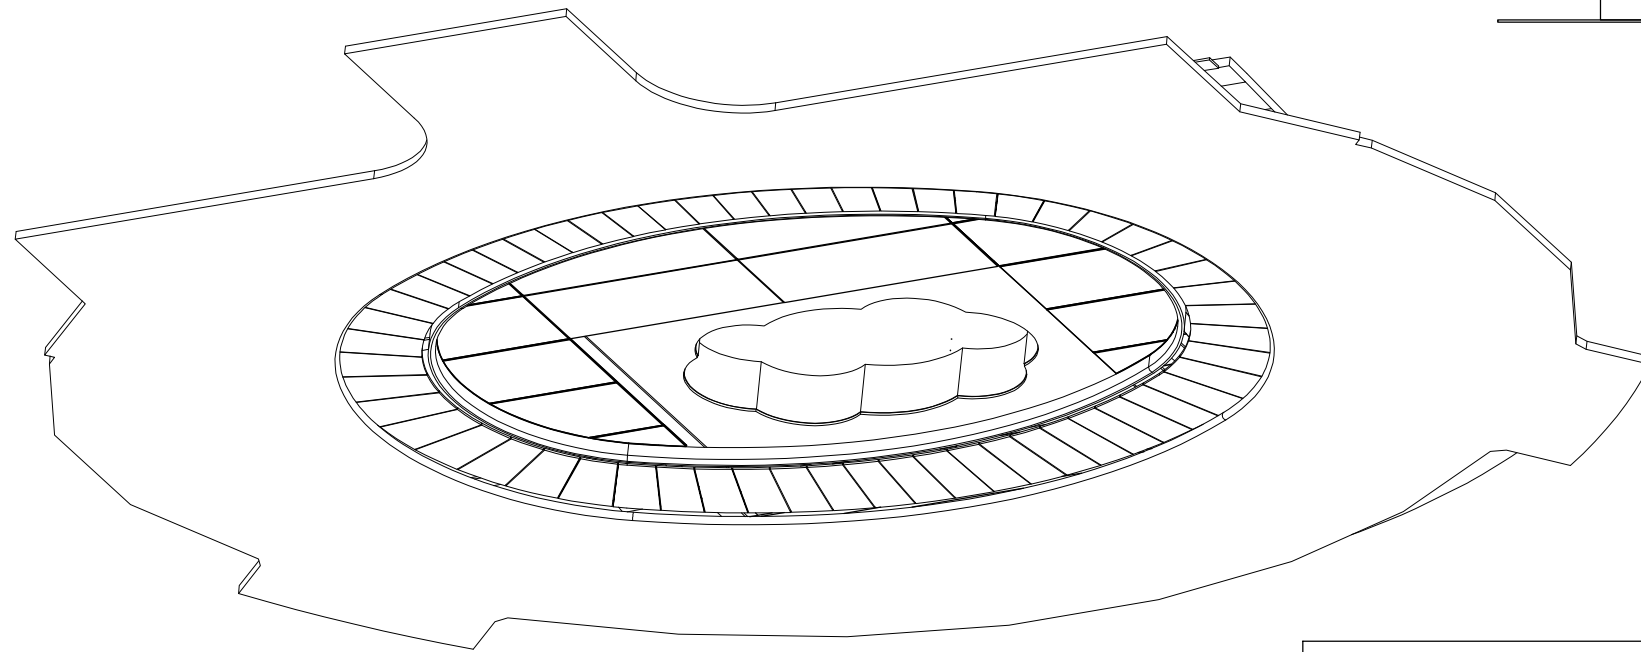

isometric from floor

Skylight
opens 4,3 x 2,3m

isometric from floor
ceiling open

	okugi lift systems GmbH Uthoffstraße 14-16 D-28757 Bremen Tel: +49 (0)421 - 83 56 490 44 Fax: +49 (0)421 - 83 56 490 45 Email: Info@okugi.de Web: www.okugi.de		Title <h2>Skylight</h2>		
	Scale 2009	Size Date			Name Drawn
	This drawing is the property of the company okugi Liftsystems GmbH. All from the company okugi is not to be used, copied, given to third parties and similar without written approval. Failure to comply is illegal and may lead to liability for damages and compensation.		Check	Project No.	Drawing No.
Copyright as per DIN 34		Tolerances ISO 2768-MK EN ISO 13920-BF	METHOD 1 