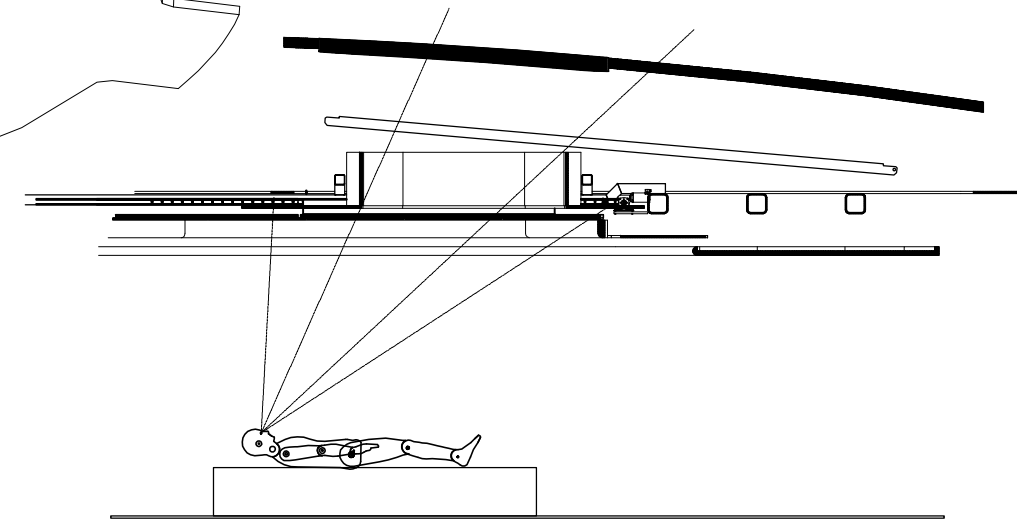

isometric from floor

Skylight
opens 4,3 x 2,3m

isometric from floor
ceiling open

	okugi lift systems GmbH Uthoffstraße 14-16 D-28757 Bremen Tel: +49 (0)421 - 83 56 490 44 Fax: +49 (0)421 - 83 56 490 45 Email: Info@okugi.de Web: www.okugi.de		Title		
	This drawing is the property of the company okugi Liftsystems GmbH. All from the company okugi is not to be used, copied, given to third parties and similar without written approval. Failure to comply is illegal and may lead to liability for damages and compensation.		Scale	Size	Skylight
	Drawn 2009	Date	Name	Project No.	
Copyright as per DIN 34	Tolerances ISO 2768-MK EN ISO 13920-BF	METHOD 1 	Drawing No.	Sheet 1 1 / 1	