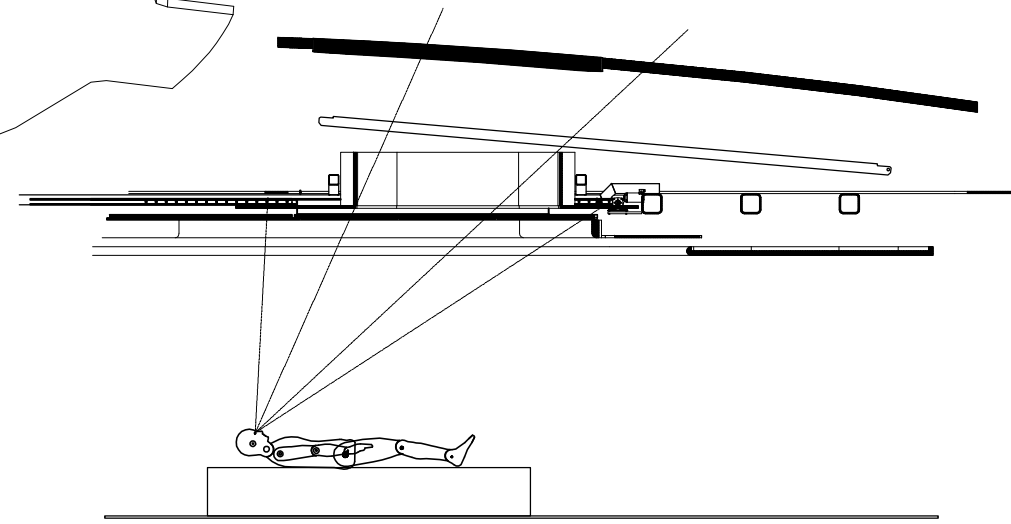

isometric from floor

Skylight
opens 4,3 x 2,3m

isometric from floor
ceiling open

	okugi lift systems GmbH Uthoffstraße 14-16 D-28757 Bremen Tel: +49 (0)421 - 83 56 490 44 Fax: +49 (0)421 - 83 56 490 45 Email: Info@okugi.de Web: www.okugi.de		Title <h2>Skylight</h2>		
	Scale 2009	Size Date			Name Drawn
	This drawing is the property of the company okugi Liftsystems GmbH. All from the company okugi is not to be used, copied, given to third parties and similar without written approval. Failure to comply is illegal and may lead to liability for damages and compensation.		Check	Project No.	Drawing No.
Copyright as per DIN 34		Tolerances ISO 2768-MK EN ISO 13920-BF	METHOD 1 