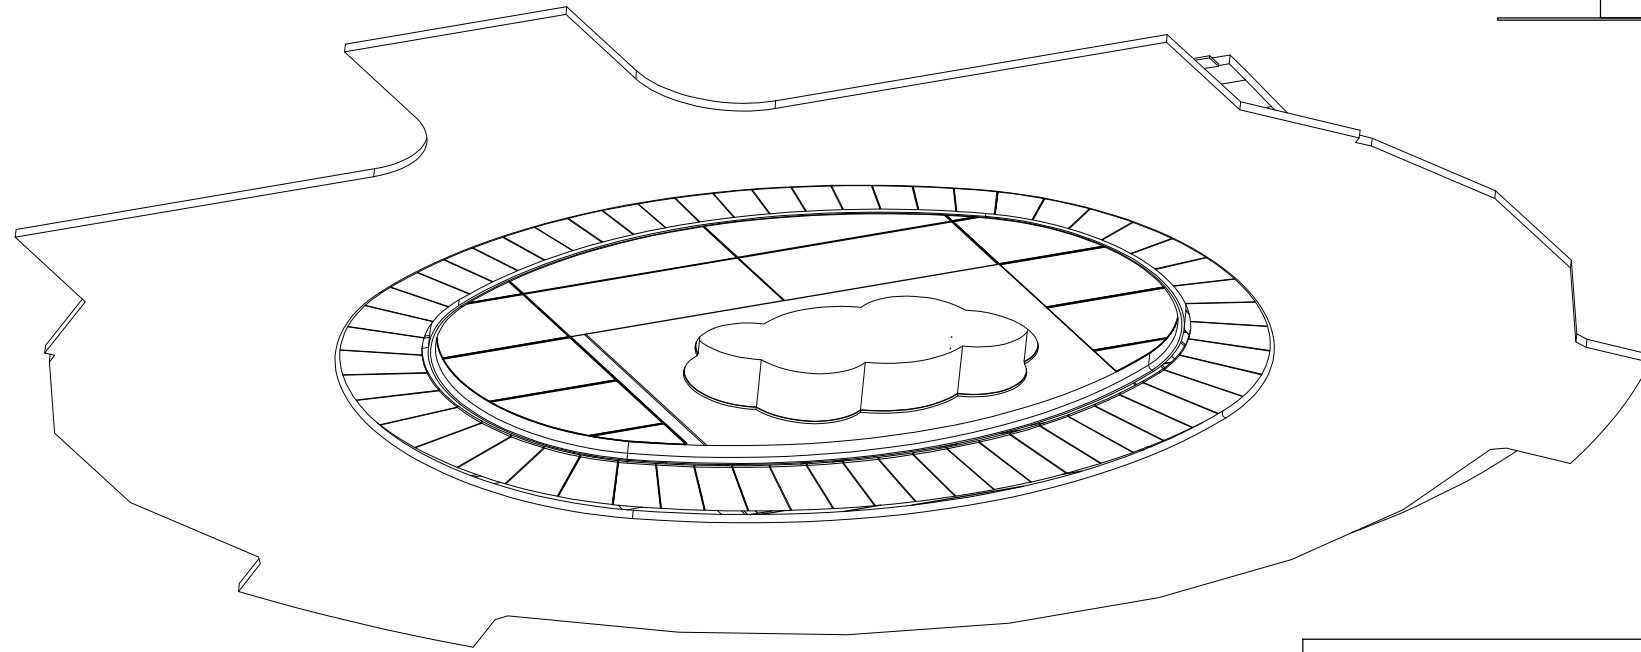

isometric from floor

Skylight
opens 4,3 x 2,3m

isometric from floor
ceiling open

	okugi lift systems GmbH Uthoffstraße 14-16 D-28757 Bremen Tel: +49 (0)421 - 83 56 490 44 Fax: +49 (0)421 - 83 56 490 45 Email: Info@okugi.de Web: www.okugi.de		Title <h2>Skylight</h2>		
	Scale 2009	Size Date			Name Drawn
	This drawing is the property of the company okugi Liftsystems GmbH. All from the company okugi is not to be used, copied, given to third parties and similar without written approval. Failure to comply is illegal and may lead to liability for damages and compensation.		Check	Project No.	Drawing No.
Copyright as per DIN 34		Tolerances ISO 2768-MK EN ISO 13920-BF	METHOD 1 